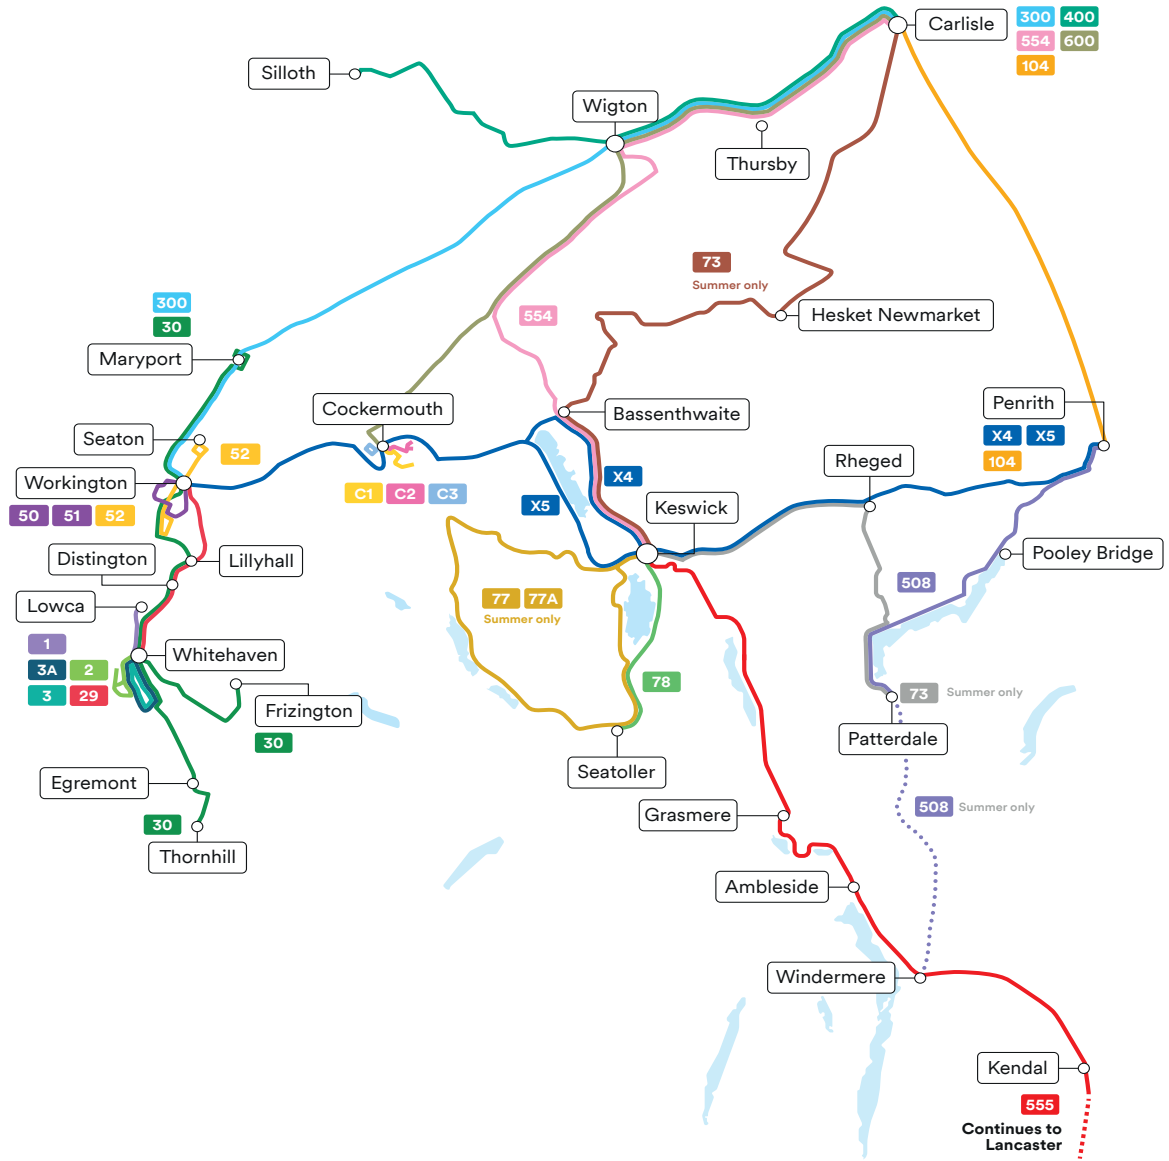

Key

Monday to Friday only

- Stop not served

MONDAY TO SATURDAY (excluding public holidays)

	52	52	52	52	52	52	52		52	52		52	52	52	52	52
Seaton Hunters Drive	0635	0700	0730	0802	0832	0905	0935	then every 30 mins at	05	35	until	1505	1536	1611	1641	1711
Seaton Road Coronation Avenue	0638	0703	0733	0805	0835	0908	0938		08	38		1508	1539	1614	1644	1714
Workington Bus Station stand B	0643	0711	0741	0813	0843	0916	0946		16	46		1516	1547	1622	1652	1722
Moorclose shops	-	0717	0747	0821	0849	0922	0952		22	52		1522	1553	1628	1658	1728
Salterbeck The Oval	-	0723	0753	0827	0855	0928	0958		28	58		1528	1559	1634	1704	1734
Harrington Victoria Square	-	0726	0756	0830	0858	0931	1001		31	01		1531	1602	1637	1707	1737

Key

- Stop not served
-  To comply with drivers' hours regulations, buses connect at Maryport. The connection is guaranteed, through fares are available and passengers can stay on the bus which operates through.

For alternative journeys between Maryport & Workington, please see the service 30 timetable.

West Cumbria Area Map

For up to the minute information
download the Stagecoach Bus App.

We've made it even easier to talk to us